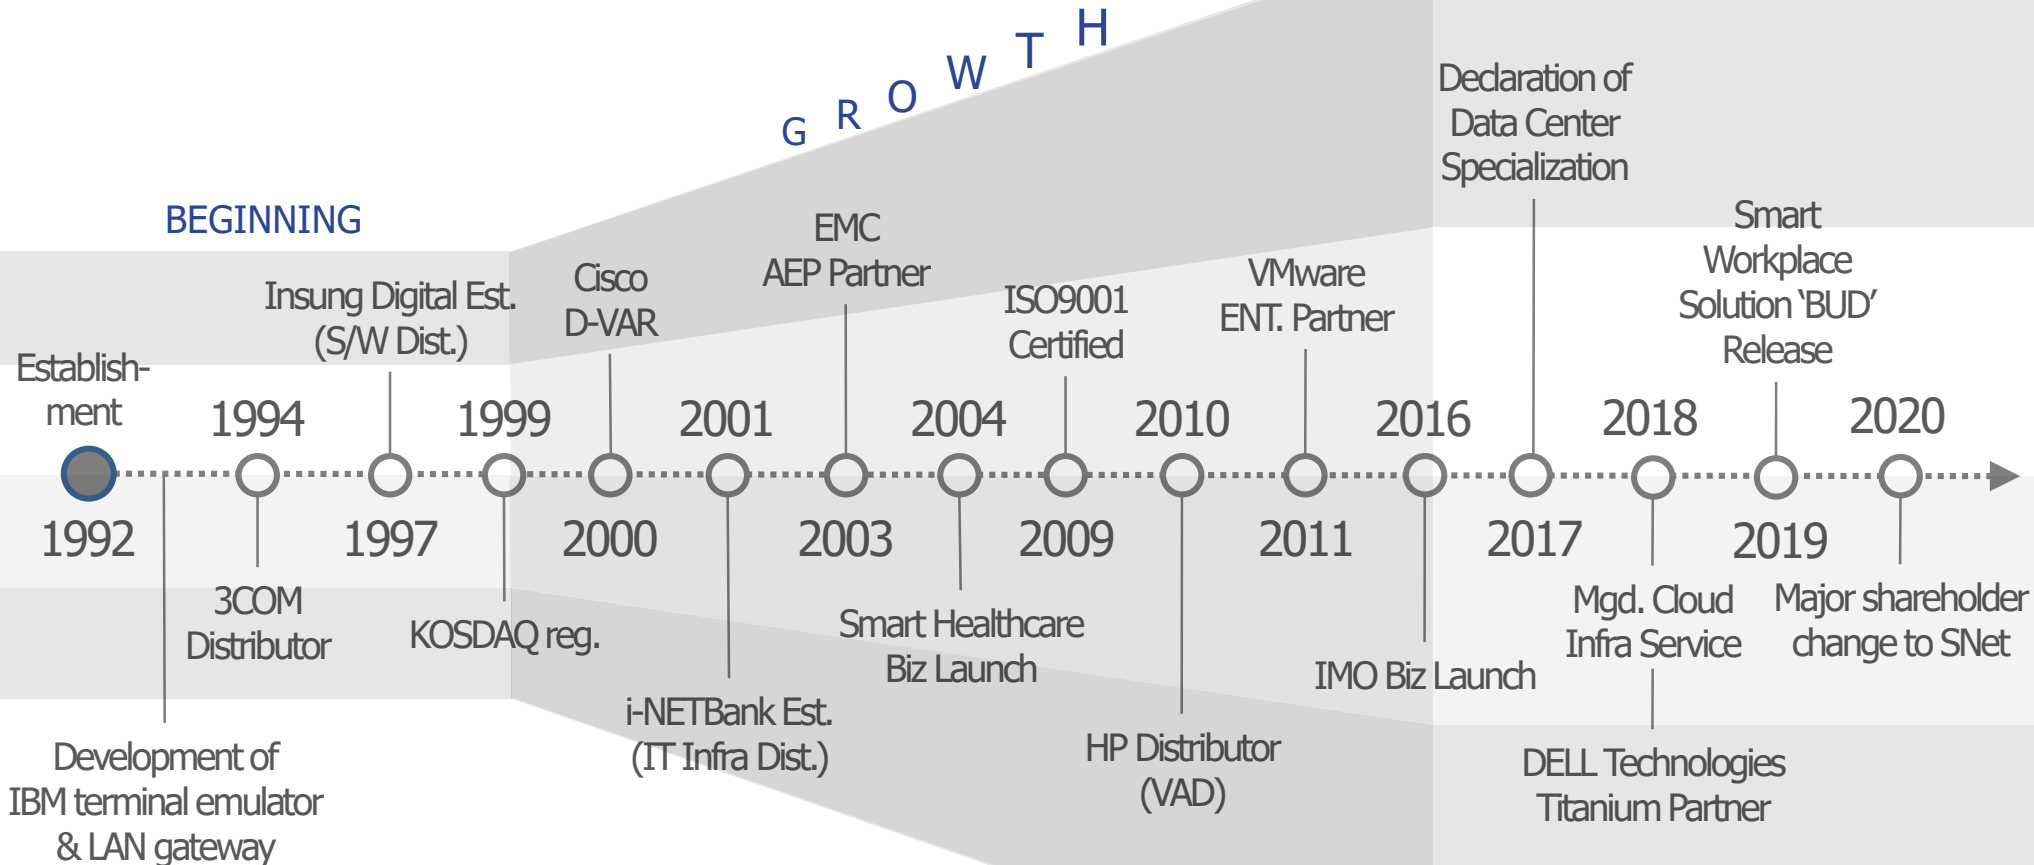

History of INSUNG

TRANSFORMATION

G R O W T H

BEGINNING